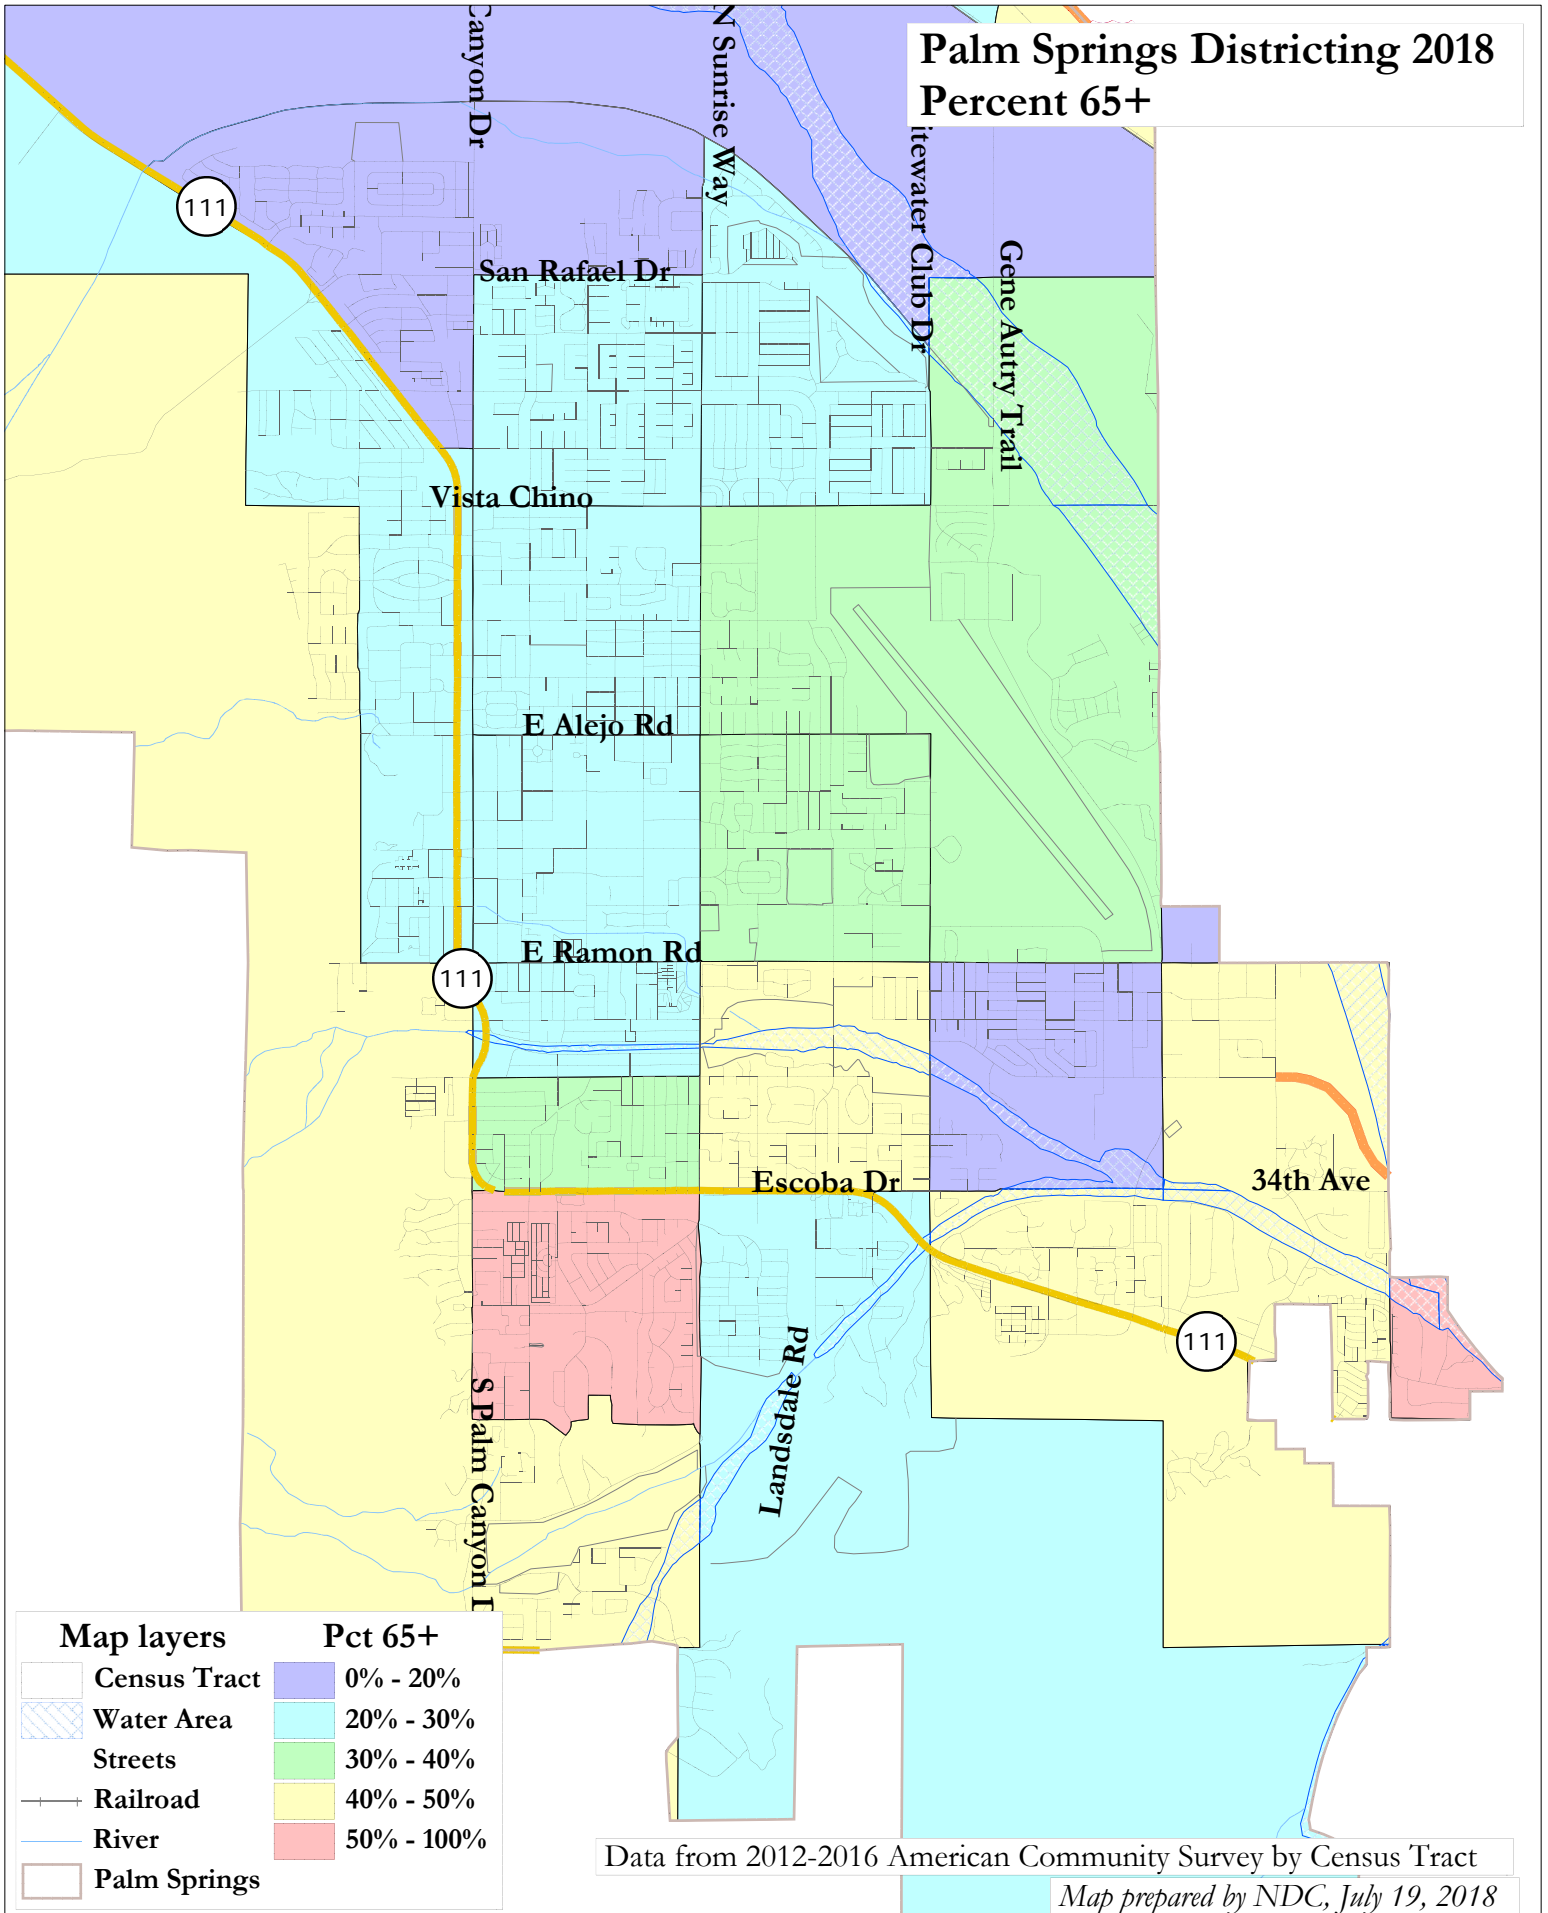

Palm Springs Districting 2018

Percent 65+

Data from 2012-2016 American Community Survey by Census Tract

Map prepared by NDC, July 19, 2018