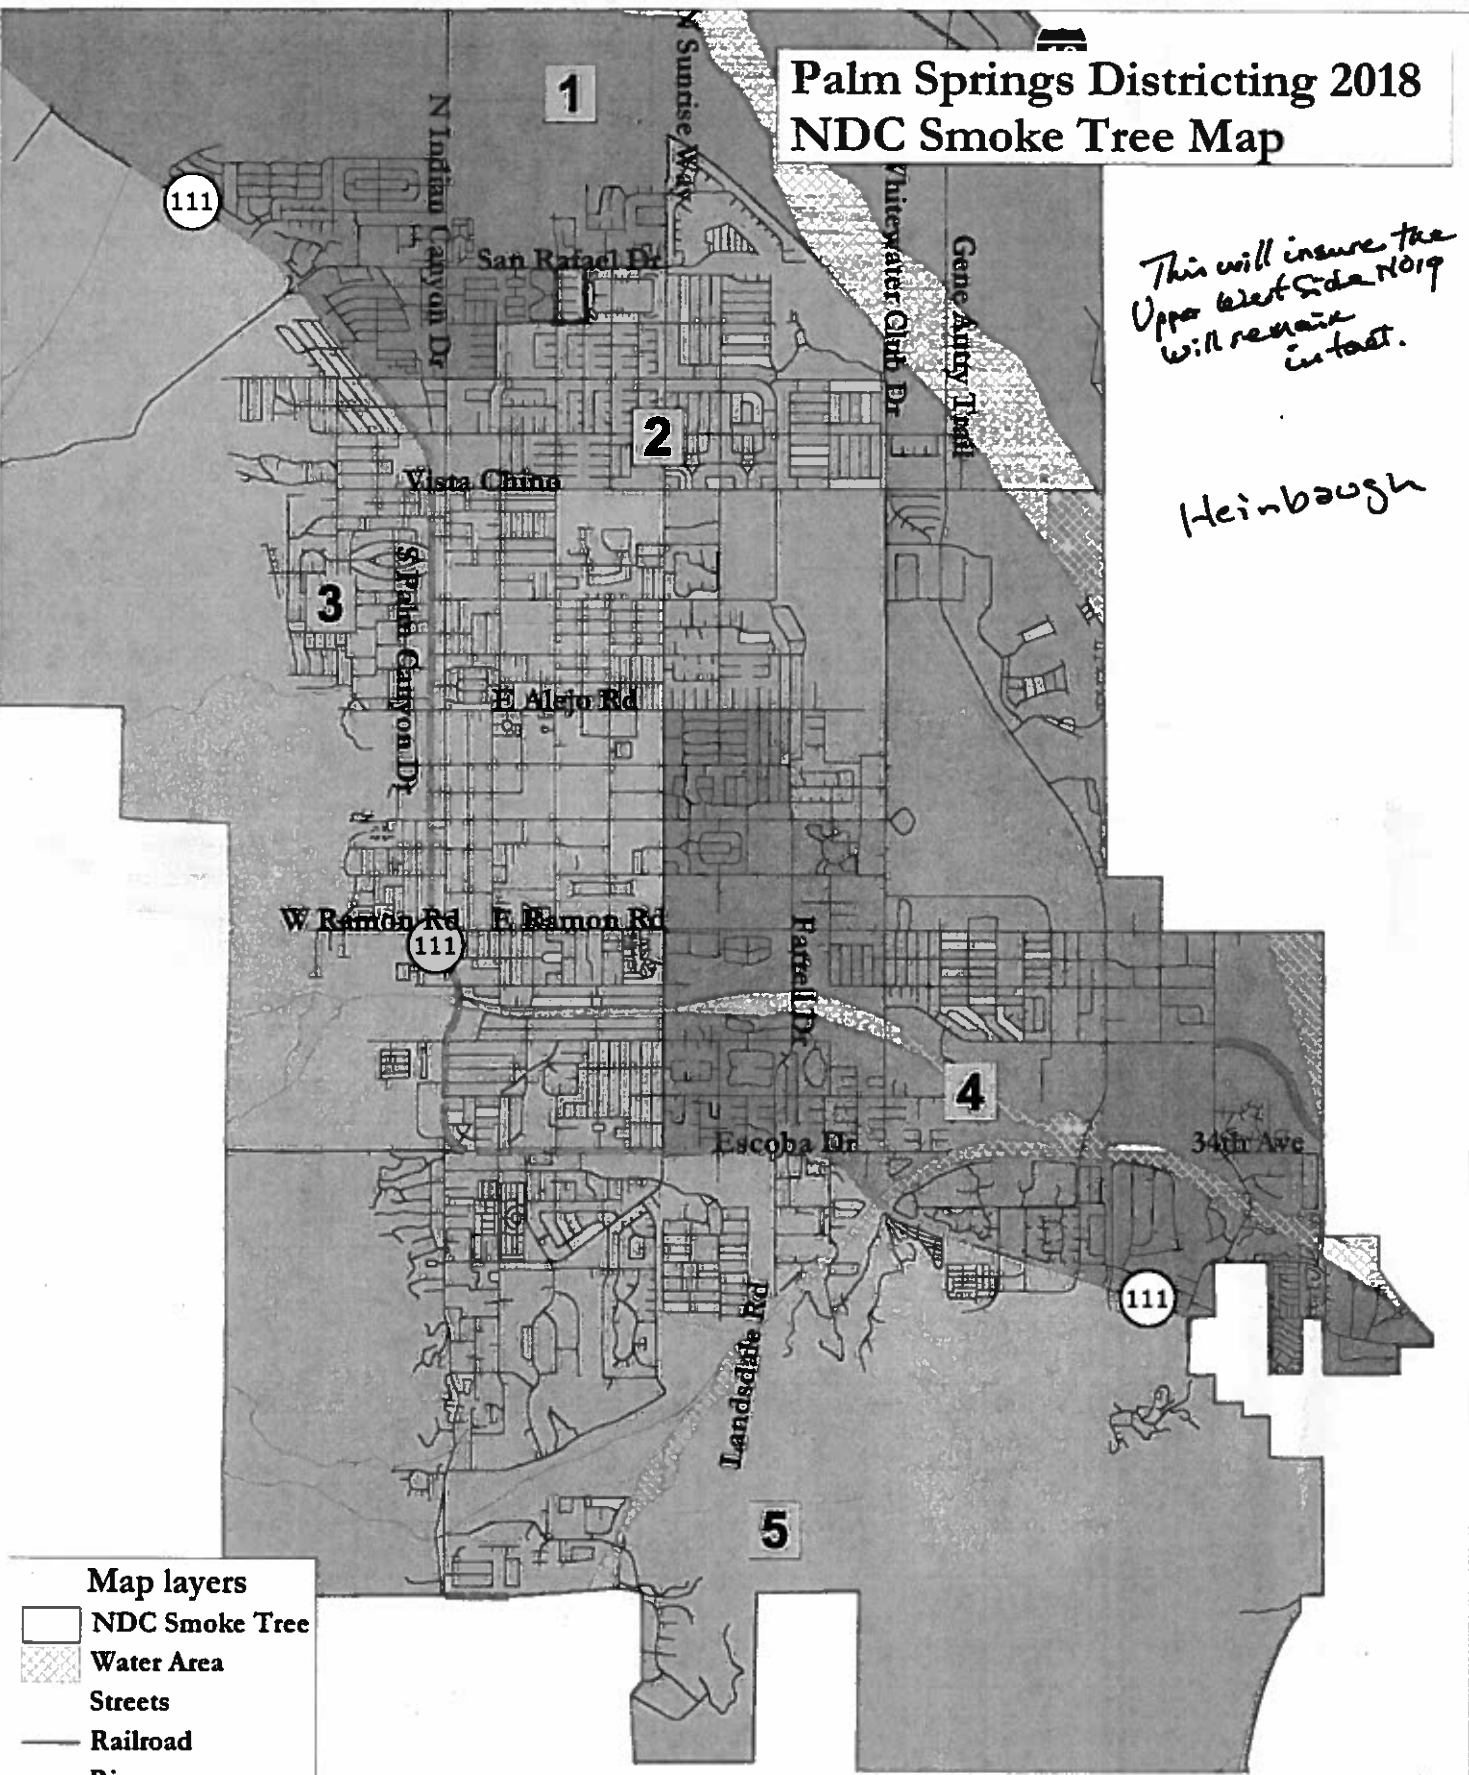

Palm Springs Districting 2018 NDC Smoke Tree Map

*This will insure the
Upper West Side HOIP
will remain
intact.*

Heinbaugh

- Map layers**
-  NDC Smoke Tree
 -  Water Area
 -  Streets
 -  Railroad
 -  River
 -  Palm Springs

For more detail, please see the plan viewer on the City's website
Map prepared by National Demographics, August 28, 2018