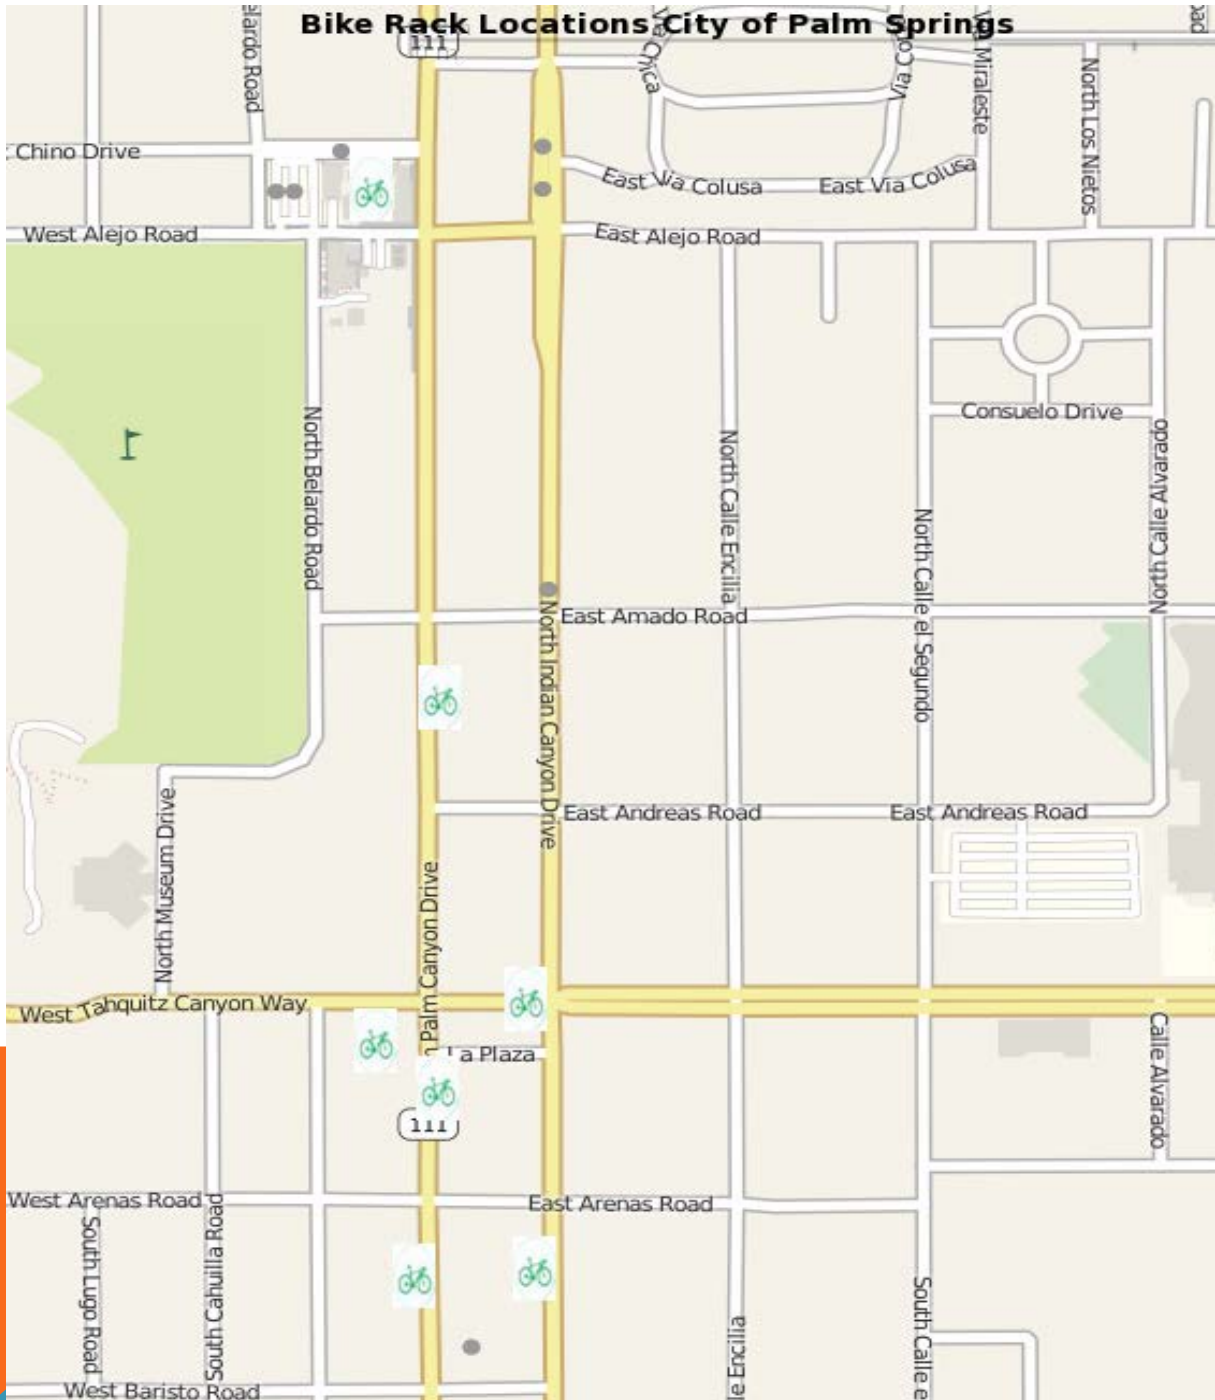

CITY OF PALM SPRINGS

BICYCLE INFRASTRUCTURE IMPROVEMENT PROJECTS

CITY OF PALM SPRINGS BIKE ROUTES & TRAILS

Bicycle Rack Colors

2 – Blue “Bike” Bike Racks

2 – Yellow Bike Hitches

2 – Orange Bike Hitches

1 – Blue Bike Hitch

“Bike” Bike Rack

Bike Hitch

Bike Rack Locations City of Palm Springs

CITY OF PALM SPRINGS BIKE RACK LOCATIONS

Description	Address	Detail Location
Hitch	235 South Indian Canyon Drive	City owned parking lot SW corner
Blue "Bike" Bike Rack	268 North Palm Canyon Drive	Between NYPD Pizza/Crystal Fantasy
Yellow Bike Hitch	101 South Palm Canyon Drive	In front of Starbucks
Orange Hitch	515 North Palm Canyon Drive	in front of Koffi North
Yellow Bike Hitch	158 Tahquitz Canyon Way	E of Pinocchio's
Orange Bike Hitch	140 South Palm Canyon Drive	Peabody's /Alicante
Blue "Bike" Bike Rack	245 South Palm Canyon Drive	In front of Espresso Cielo