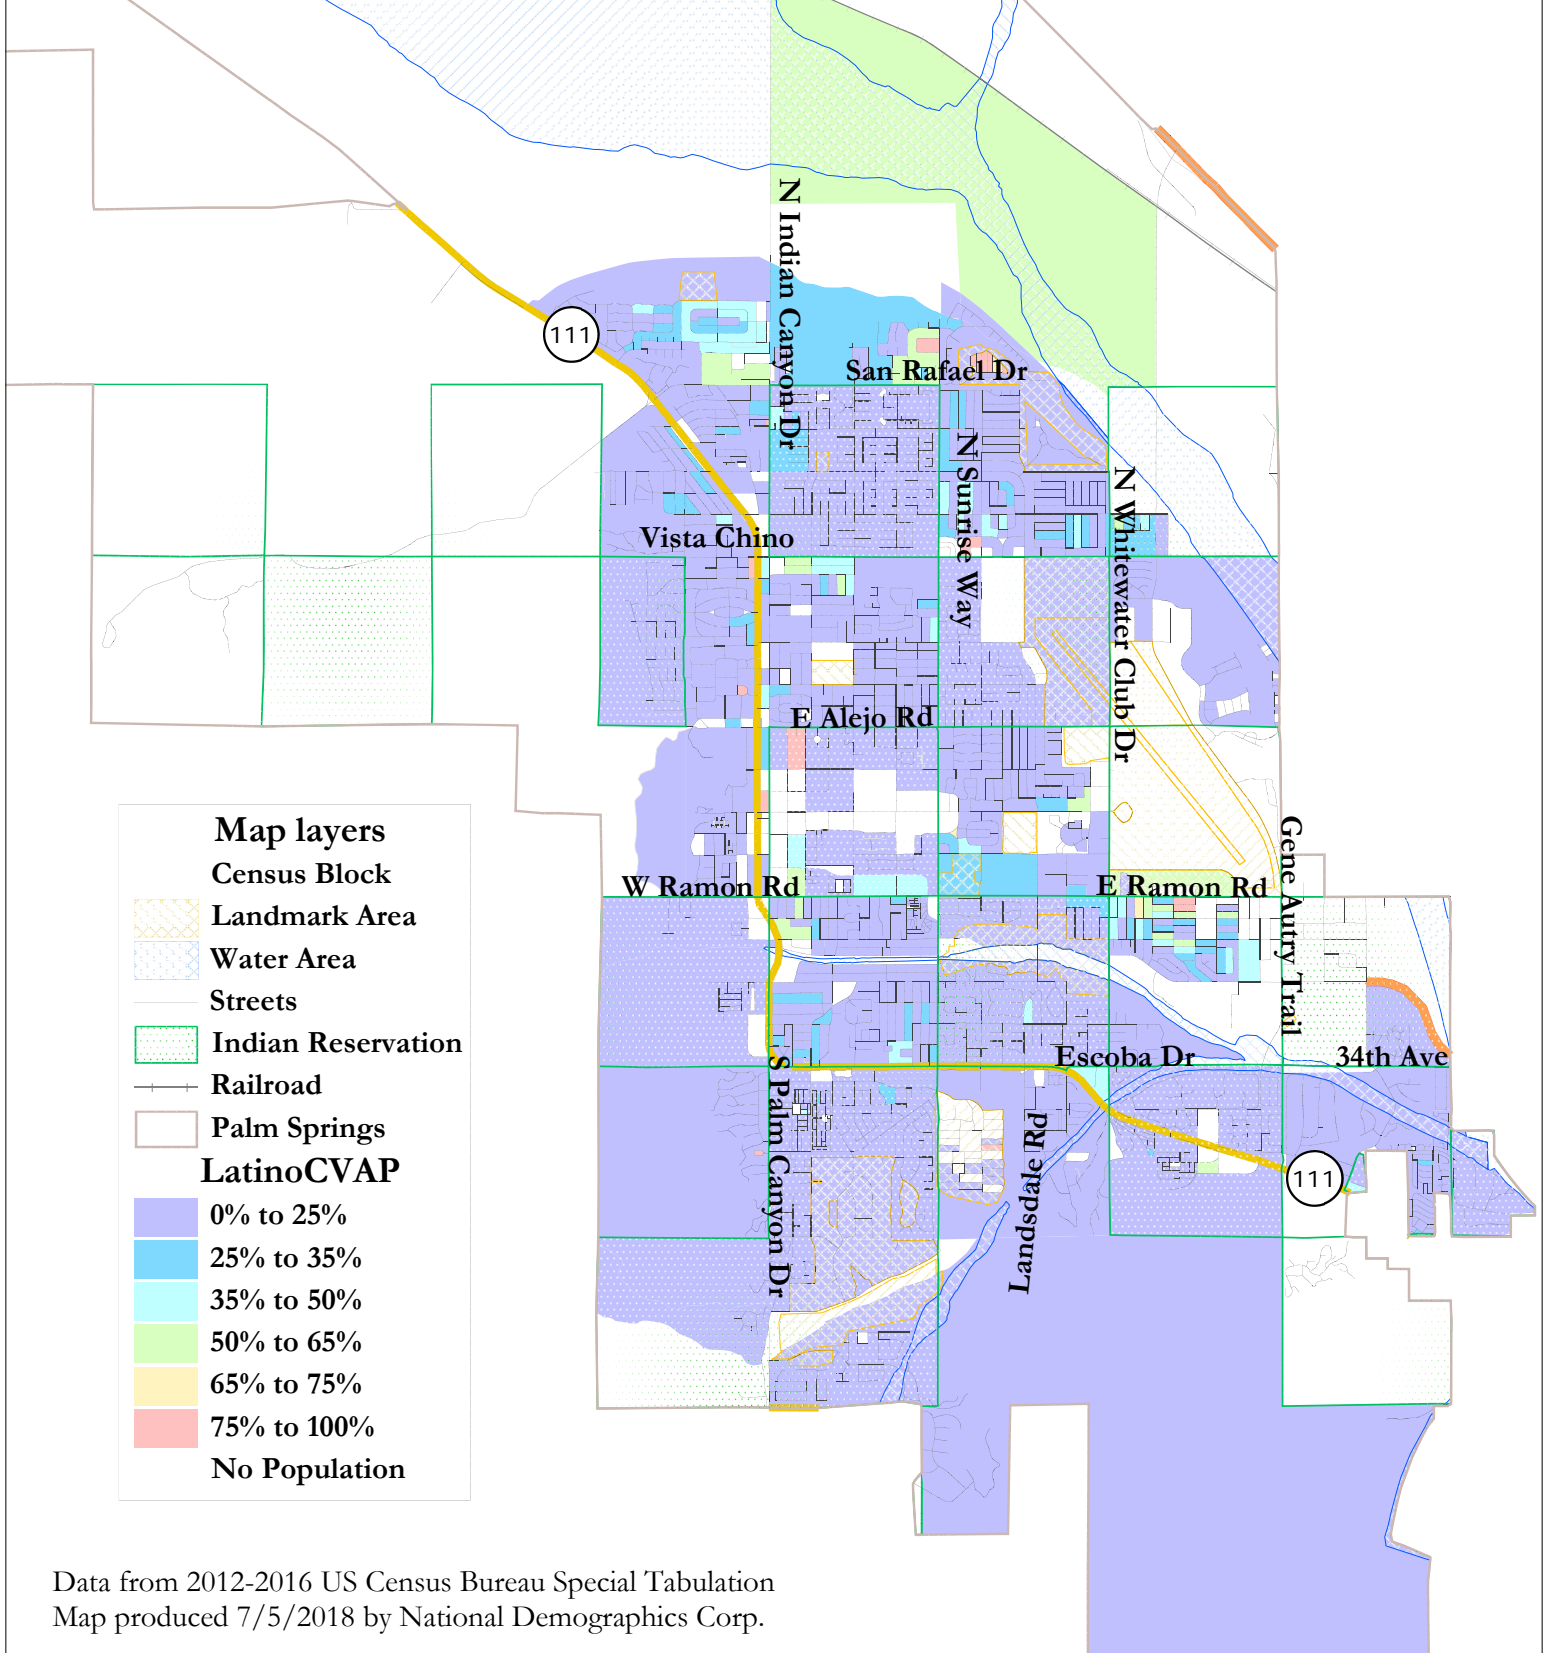

# City of Palm Springs Latino Citizen Voting Age Population

Data from 2012-2016 US Census Bureau Special Tabulation  
Map produced 7/5/2018 by National Demographics Corp.