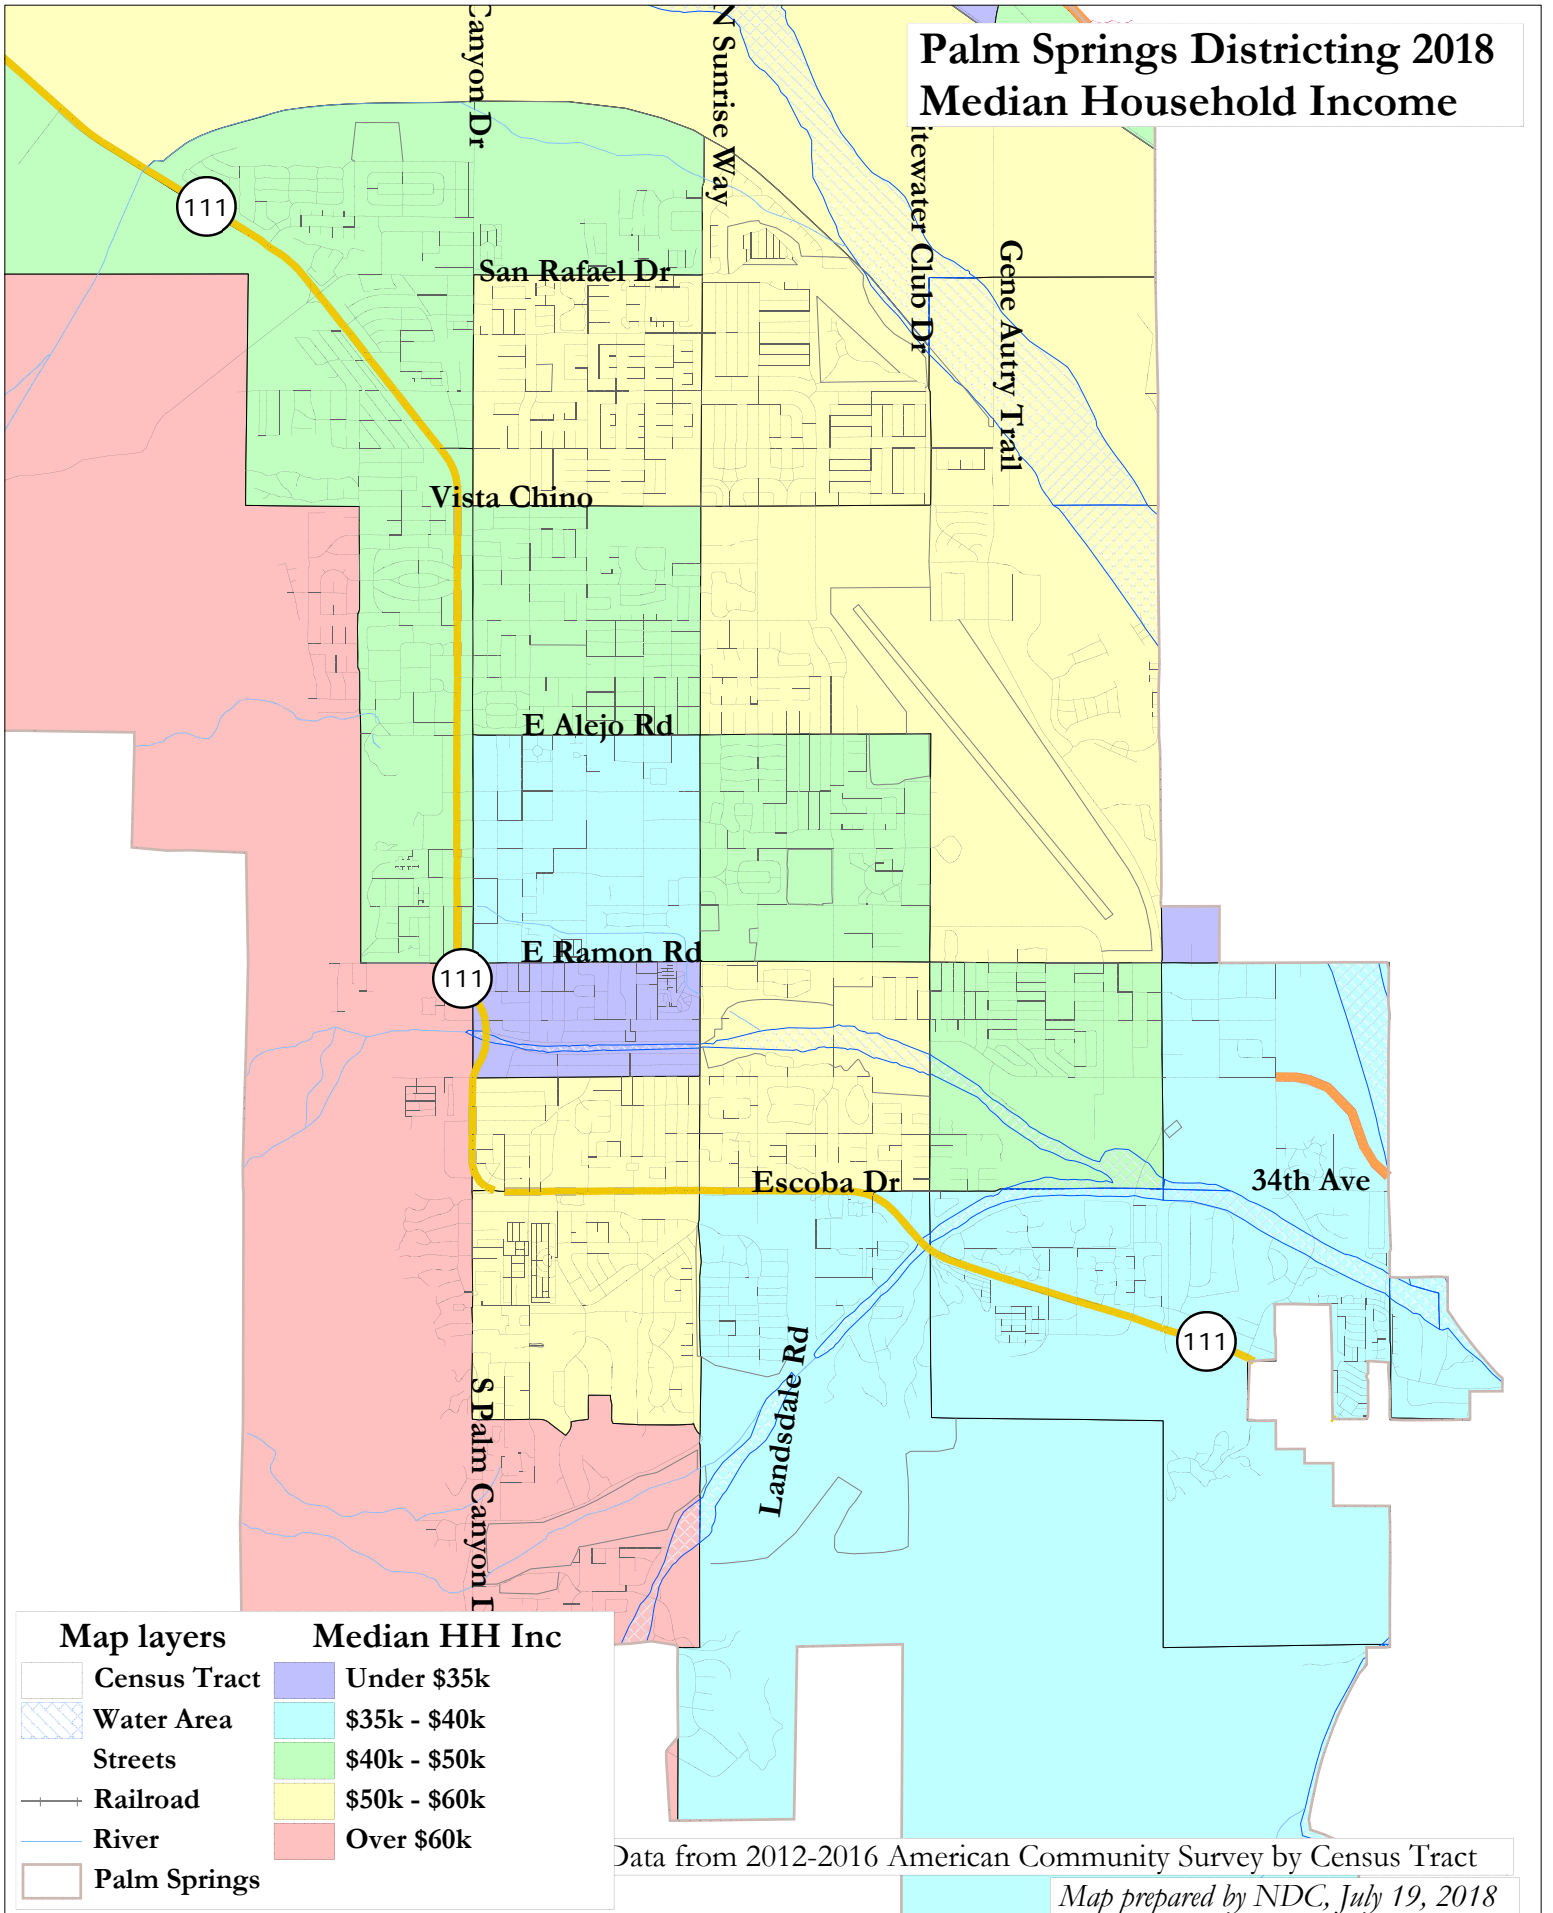

Palm Springs Districting 2018 Median Household Income

Map layers		Median HH Inc	
	Census Tract		Under \$35k
	Water Area		\$35k - \$40k
	Streets		\$40k - \$50k
	Railroad		\$50k - \$60k
	River		Over \$60k
	Palm Springs		

Data from 2012-2016 American Community Survey by Census Tract

Map prepared by NDC, July 19, 2018