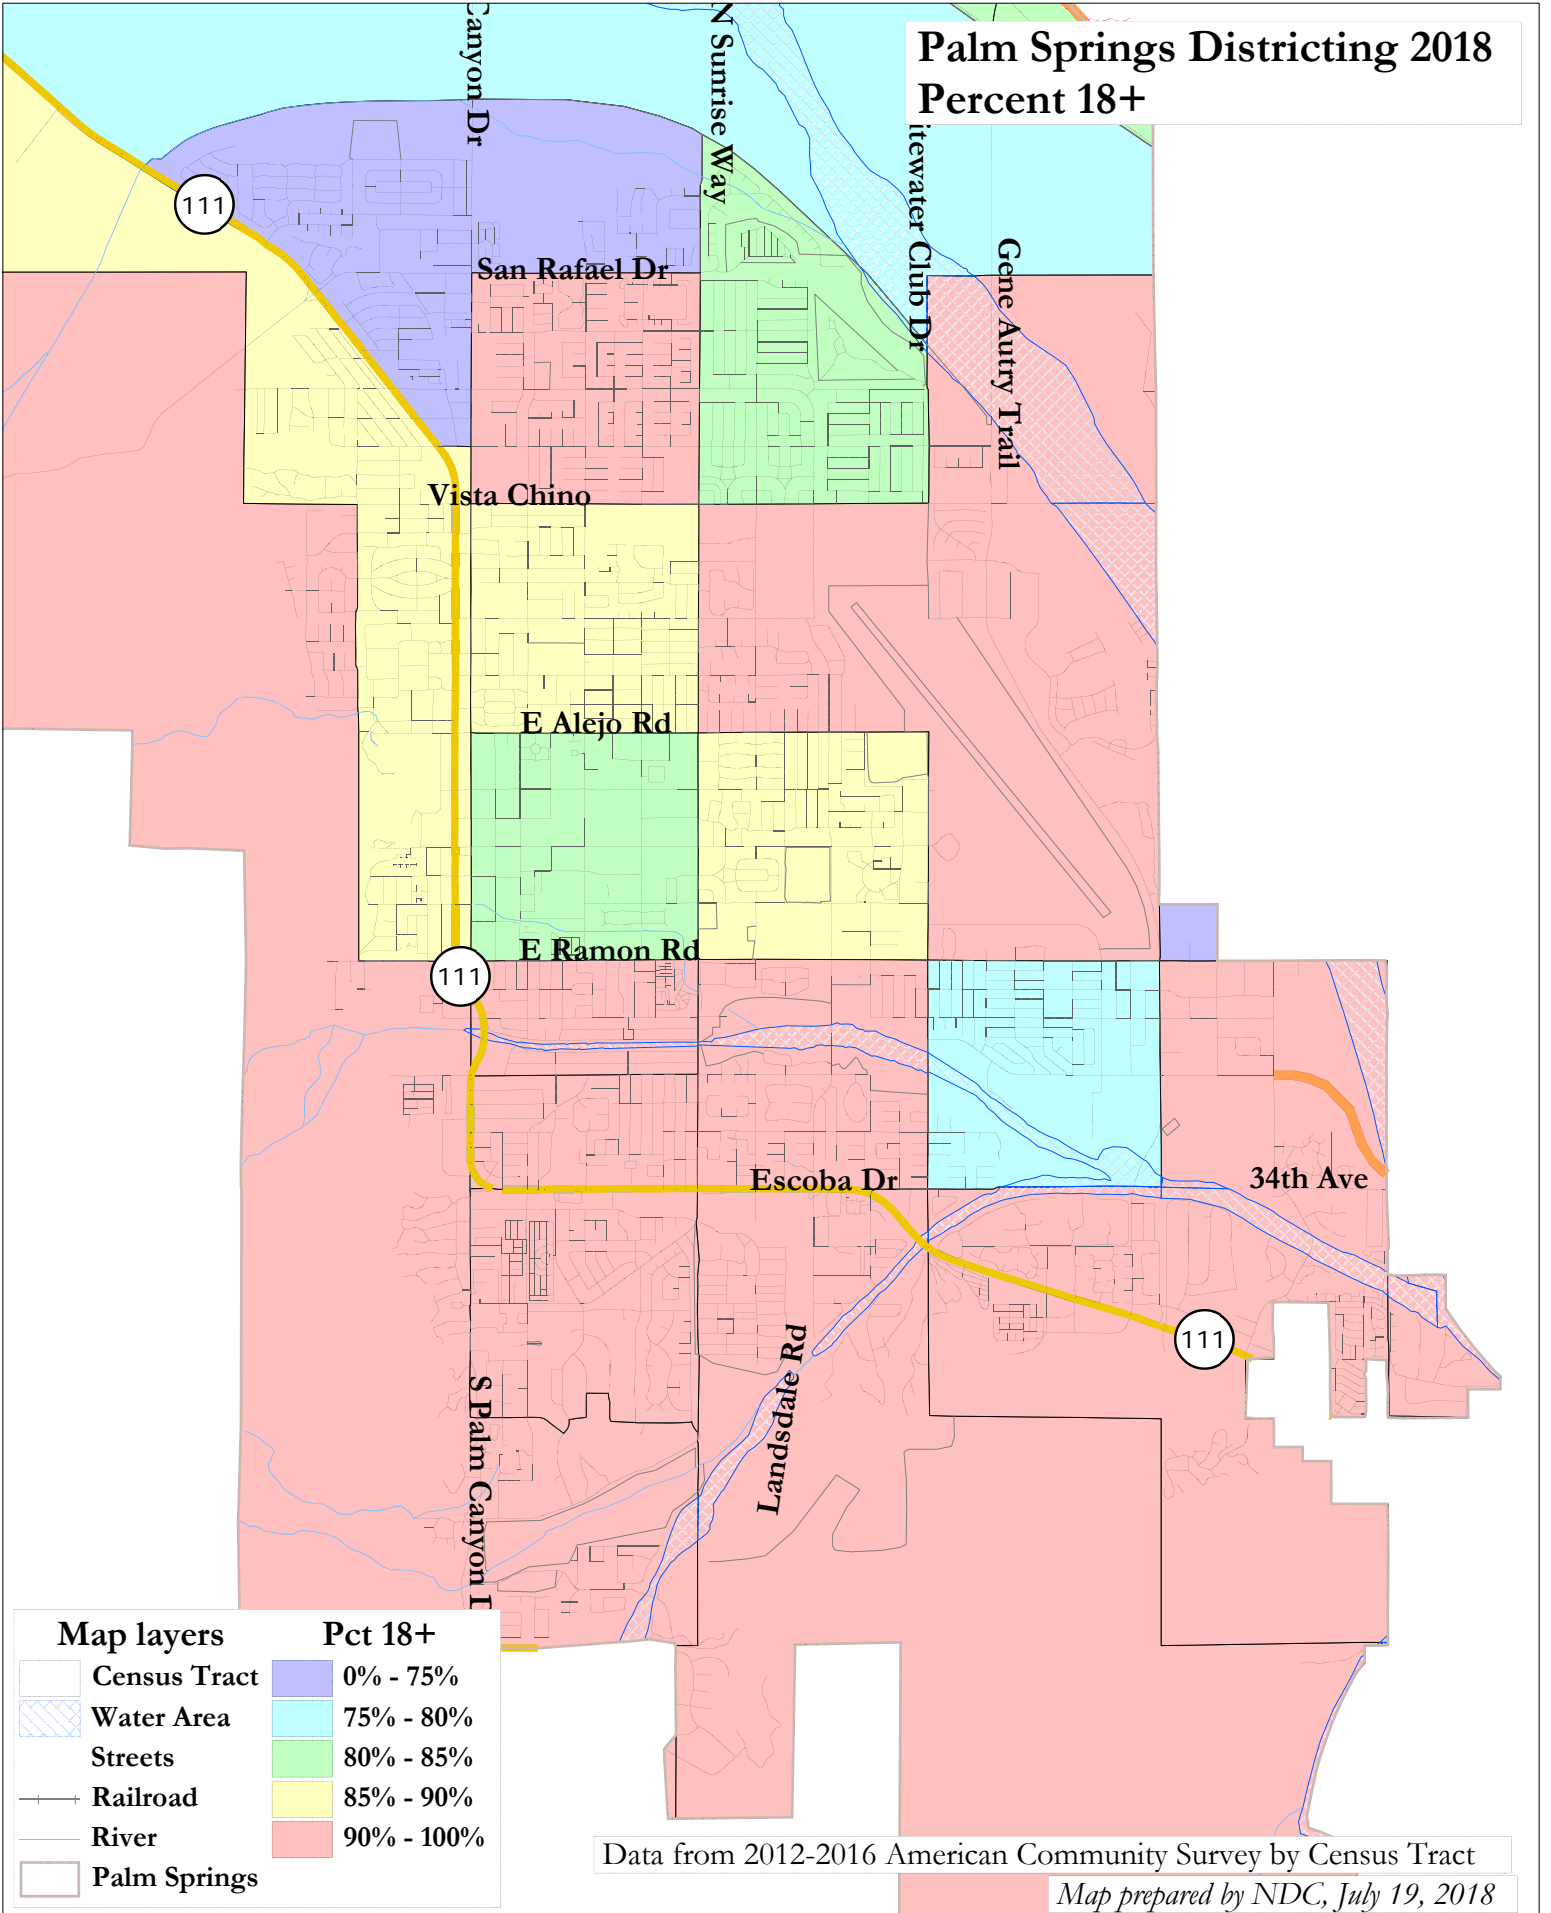

Palm Springs Districting 2018

Percent 18+

Data from 2012-2016 American Community Survey by Census Tract

Map prepared by NDC, July 19, 2018