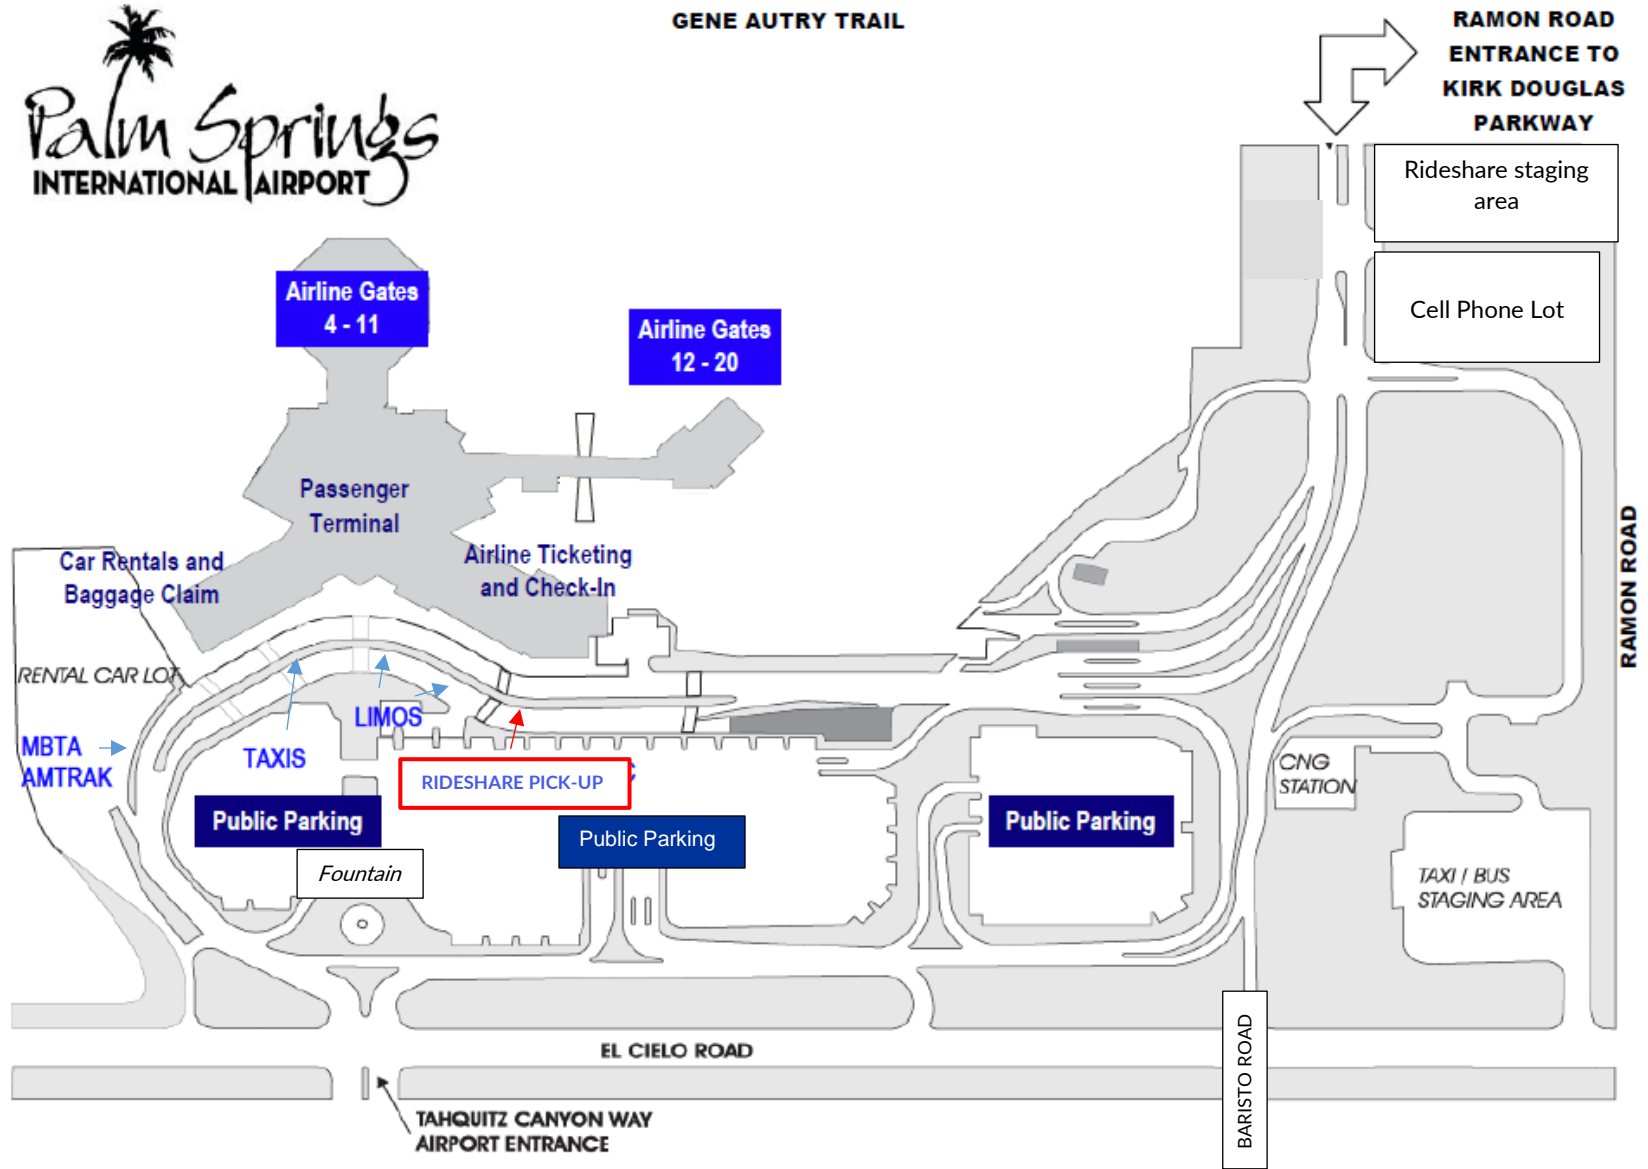

GENE AUTRY TRAIL

RAMON ROAD  
ENTRANCE TO  
KIRK DOUGLAS  
PARKWAY

Rideshare staging  
area

Cell Phone Lot

RAMON ROAD

CNG  
STATION

TAXI / BUS  
STAGING AREA

BARISTO ROAD

EL CIELO ROAD

TAHQUITZ CANYON WAY  
AIRPORT ENTRANCE

Airline Gates  
4 - 11

Airline Gates  
12 - 20

Passenger  
Terminal

Airline Ticketing  
and Check-In

Car Rentals and  
Baggage Claim

RENTAL CAR LOT

MBTA  
AMTRAK

LIMOS

TAXIS

Public Parking

Fountain

Public Parking

RIDESHARE PICK-UP

Public Parking

BARISTO ROAD